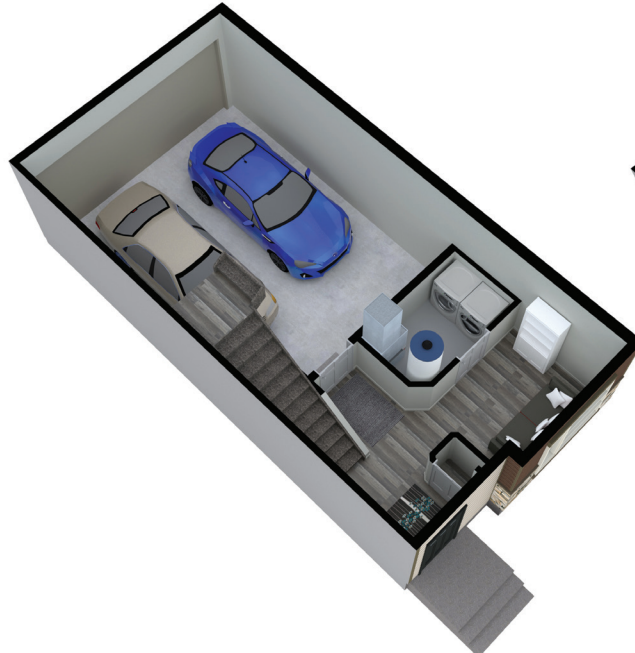

Rise 3D Floor Plan

1,454 S.F.

Ground Floor: 235 S.F.

Main Floor: 586 S.F.

Upper Floor: 633 S.F.

Floor plan dimensions are an approximation only and may be subject to change over the course of construction.